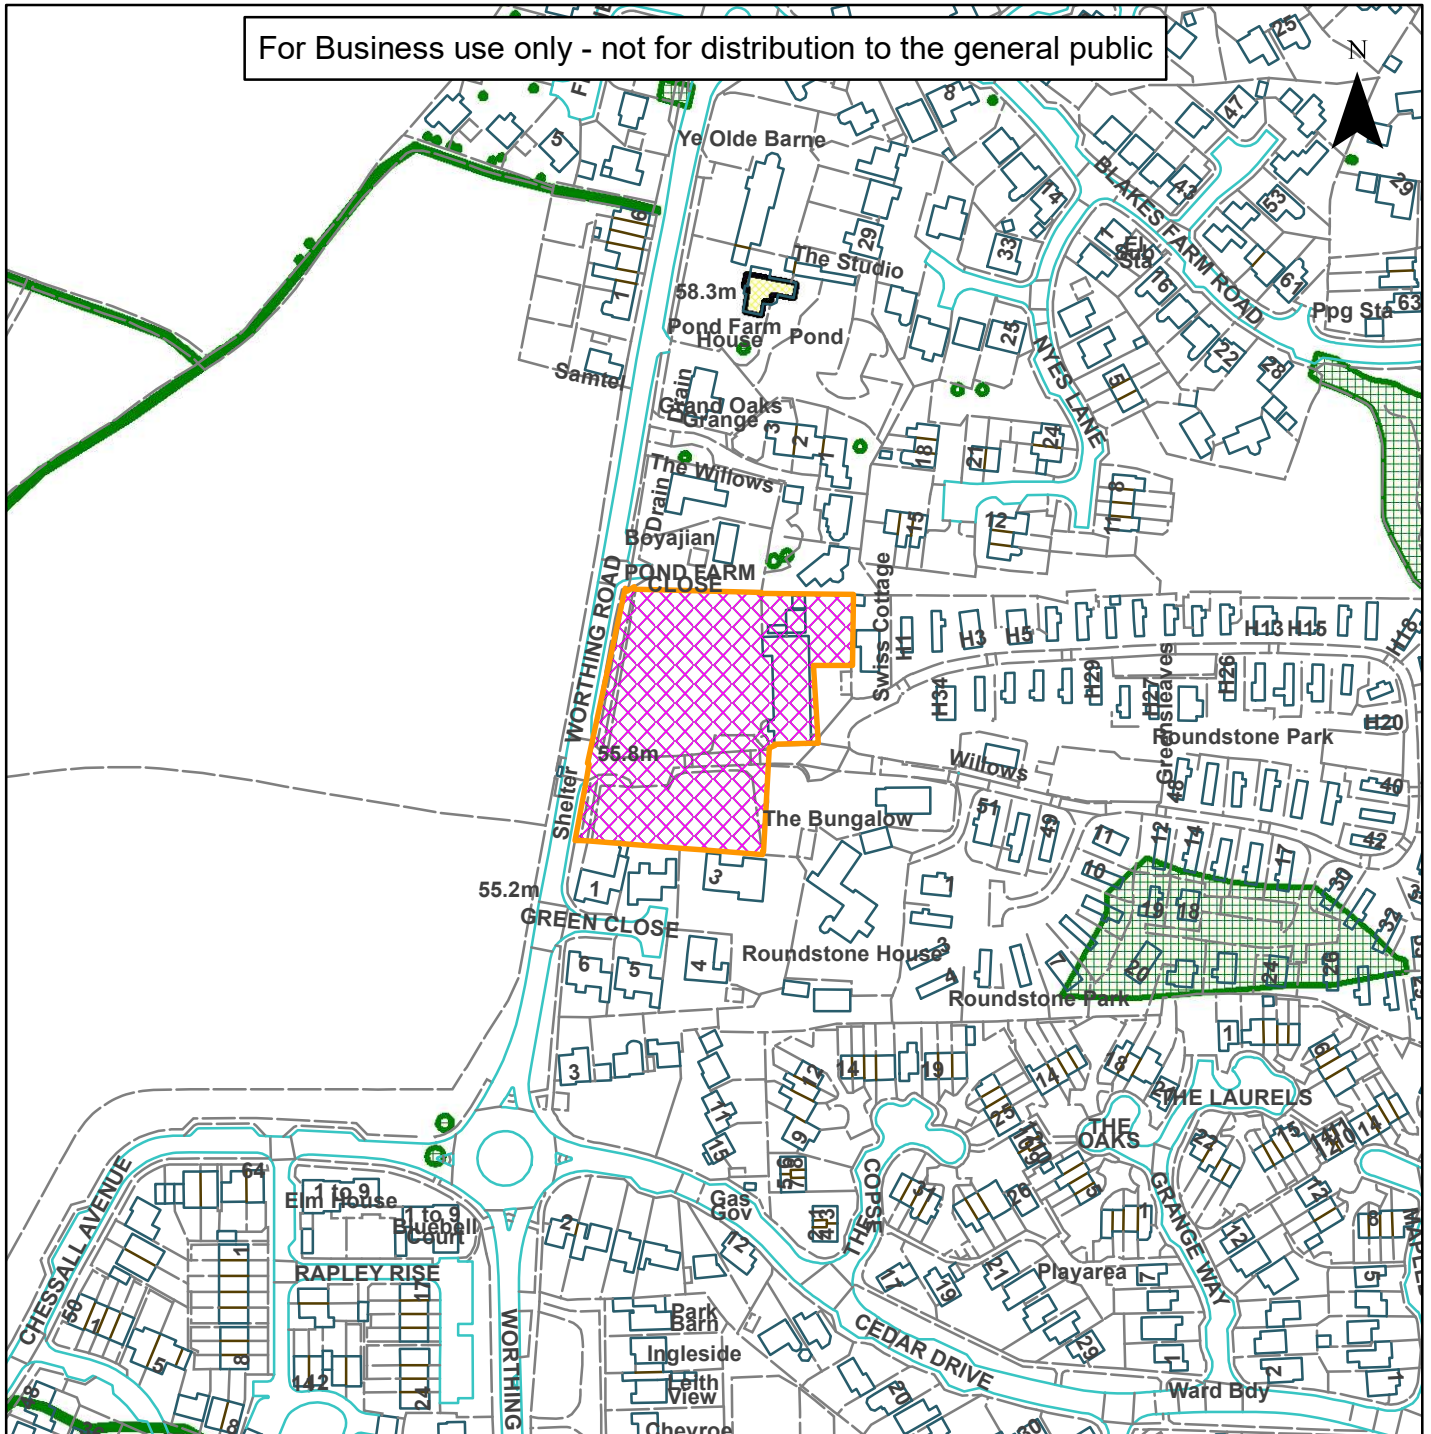

Roundstone Park, Worthing Road, Southwater, West Sussex

For Business use only - not for distribution to the general public

Scale: 1:2,500

Reproduced by permission of Ordnance Survey map on behalf of HMSO. © Crown copyright and database rights (2019). Ordnance Survey Licence.100023865